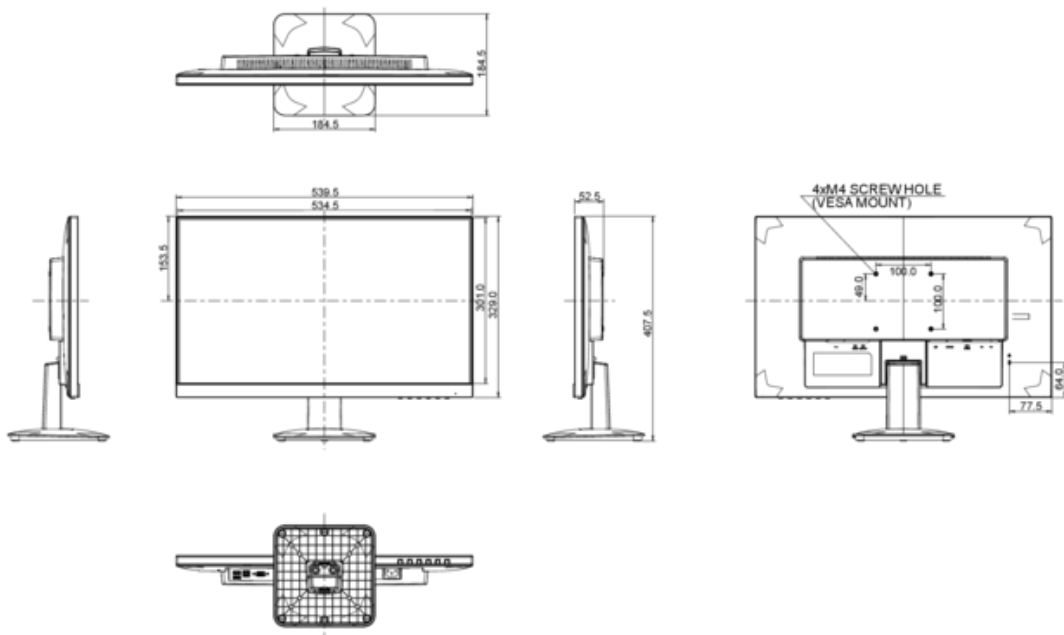

8. DIMENSIONS & WEIGHT

DIMENSIONS W X H X D	539.5 x 407.5 x 184.5 mm
WEIGHT	3.6 kg

All trademarks and registered trademarks acknowledged. E & O E. Specification subject to change without notice. All LCD's comply with ISO-9241-307:2008 in connection with pixel defects.