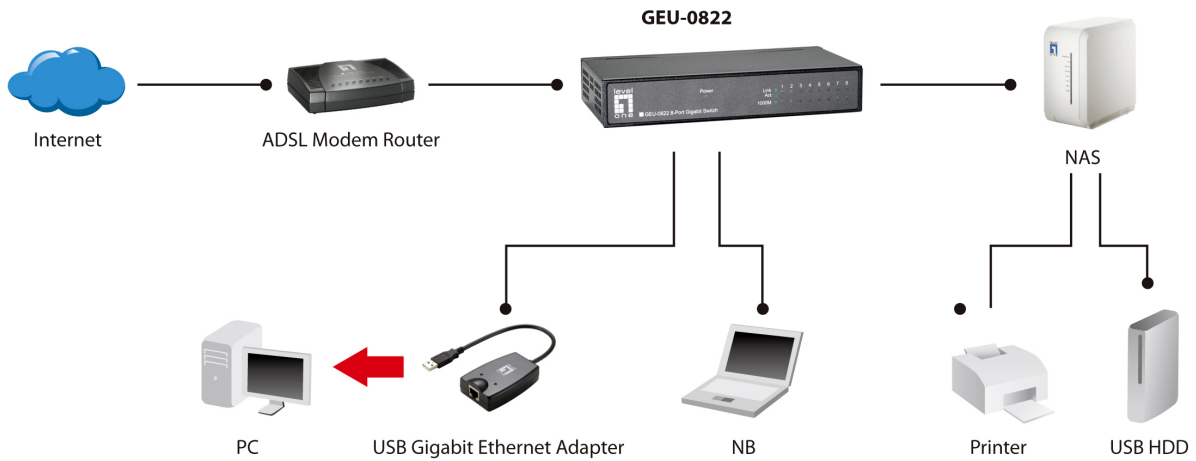

Gewicht:
300g

Diagramm

Order Information

GEU-0822

Package Contents

GEU-0822
Netzadapter
Bedienungsanleitung
Ressource CD (Bedienungsanleitung)

No liability or responsibility for any errors or omissions in the content.
Specifications are subject to change without notice.
All mentioned brand names are registered trademarks and property of their owners.
Copyright © Digital Data Communications GmbH, Germany. All Rights Reserved.