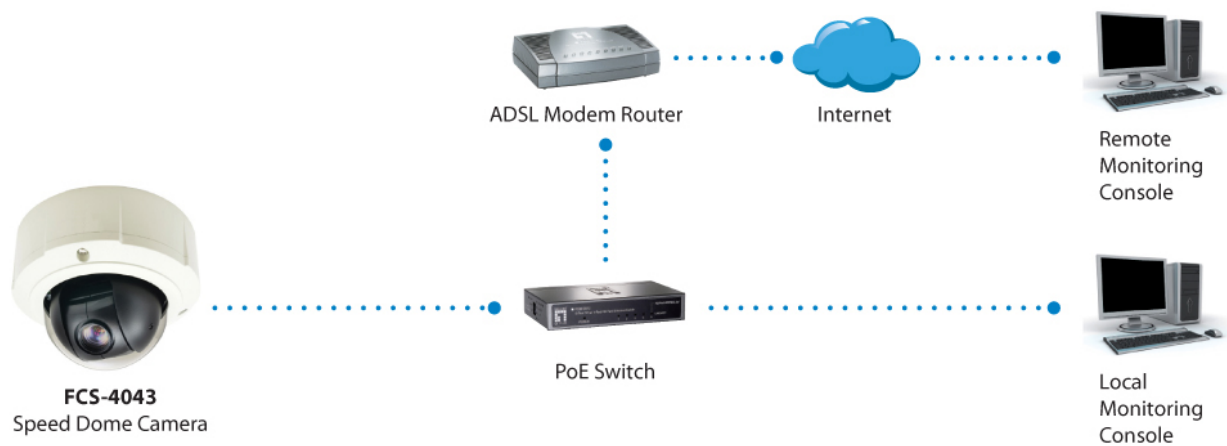

CAS-2314
Wandhalterung

CAS-2402
Eckmontagenhalterung

CAS-2503
Stangenmontagehalterung, Klemmbereich 5.25"-8.5"

CAS-2702
Outdoor Junction Box

CAS-3004
Unterputzmontagehalterung

Diagramm

Order Information

FCS-4043

Package Contents

FCS-4043
Schraubenset
Quick Installation Guide
Ressource CD (Bedienungsanleitung, Hilfsprogramm, QIG)

Zubehör

CAS-2101
Hängesockel

CAS-2102
Hängebefestigung

CAS-2103
Hängebefestigung

CAS-2104
Verlängerungsrohr