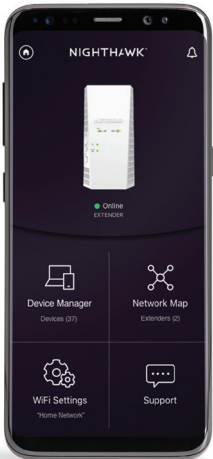

Boost your existing WiFi

- Dual band WiFi up to 1750Mbps
- Smart Roaming. One WiFi Name
- Supports 802.11ac & a/b/g/n WiFi devices
- Works with your existing WiFi

Overview

NETGEAR AC1750 Dual Band WiFi Mesh Extender boosts WiFi coverage with your existing home WiFi to create a powerful WiFi Mesh for greater wireless speed & coverage. It works with any standard WiFi router & is ideal for HD video streaming & gaming. Get the connectivity you need for iPads®, smartphones, laptops & more.

WiFi Mesh

Easily create a whole home WiFi Mesh with your existing router.

Push Button Setup

Easy setup with a push of a button.

Gigabit Ethernet Port

Connect a wired device like Blu-ray® player, game console, smart TV or streaming player to your WiFi network.

Smart Roaming

Automatically connects your mobile devices to the best available WiFi.

One WiFi Name

Extends coverage of your home's WiFi with same WiFi name & security password.

FastLane™ Technology

Use both WiFi bands to establish one high-speed connection; ideal for HD streaming & gaming.

Nighthawk® App—Get more from your WiFi

- **Quick Setup**—Get connected in just minutes
- **WiFi Settings**—View your WiFi network name (SSID) and password
- **Device List**—Check devices connected to the extender
- **Network Map**—View extenders connected to the network