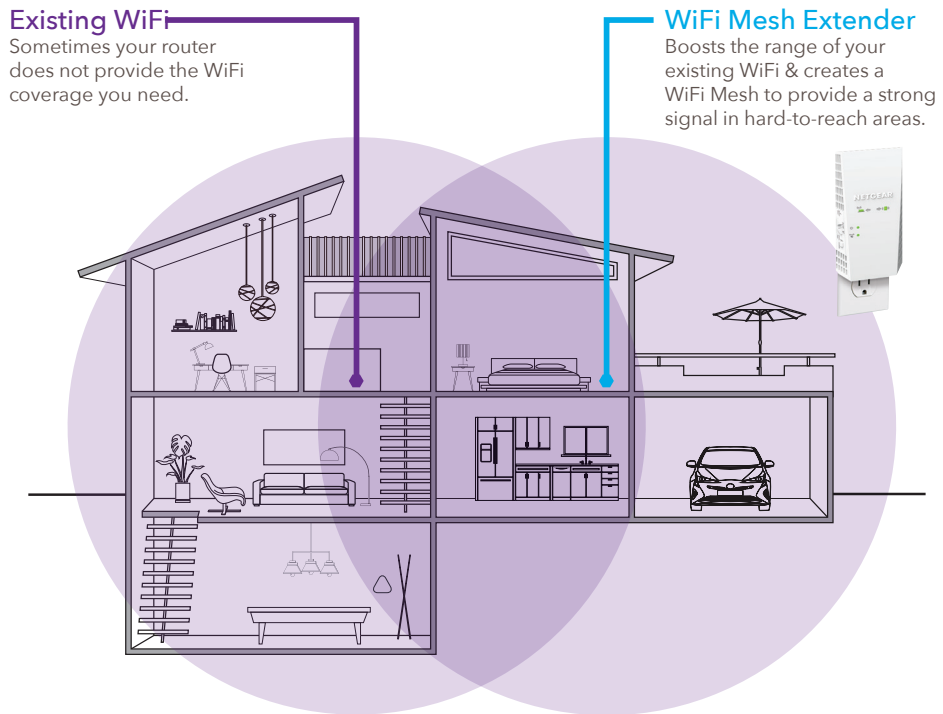

WiFi Mesh

Easily create a whole home WiFi Mesh with your existing router.

Push Button Setup

Easy setup with a push of a button.

Gigabit Ethernet Port

Connect a wired device like Blu-ray® player, game console, smart TV or streaming player to your WiFi network.

Smart Roaming

Automatically connects your mobile devices to the best available WiFi.

One WiFi Name

Extends coverage of your home's WiFi with same WiFi name & security password.

FastLane™ Technology

Use both WiFi bands to establish one high-speed connection; ideal for HD streaming & gaming.

Boost WiFi coverage with your existing home WiFi to create a powerful WiFi Mesh for greater wireless speed & coverage throughout your home. Improve your home's WiFi & get better connections for iPads®, smartphones, laptops & more.

Nighthawk® App—Get more from your WiFi

- **Quick Setup**—Get connected in just minutes
- **WiFi Settings**—View your WiFi network name (SSID) and password
- **Device List**—Check devices connected to the extender
- **Network Map**—View extenders connected to the network