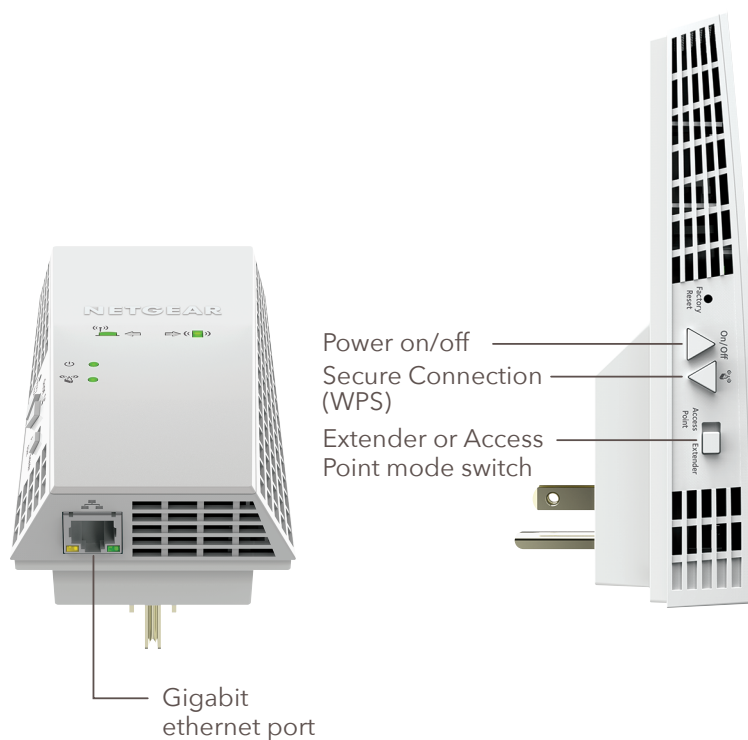

Boost WiFi coverage with your existing home WiFi to create a powerful WiFi Mesh for greater wireless speed & coverage throughout your home. Improve your home's WiFi & get better connections for iPads®, smartphones, laptops & more.