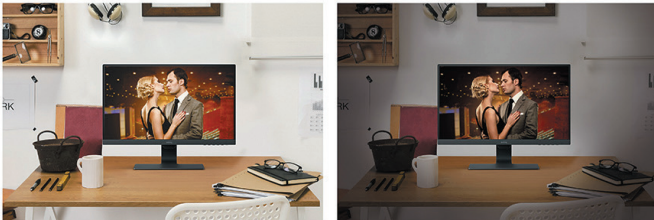

Detect the ambient light and adjust the brightness

Light Environment

Dark Environment

Low Blue Light

Proprietary BenQ Low Blue Light Technology filters out hazardous blue light, effectively reducing eye fatigue and irritation.

Flicker-Free Technology

Exclusive BenQ Flicker-Free Technology eliminates the harmful flicker of traditional LCDs to prevent fatigue and vision damage.