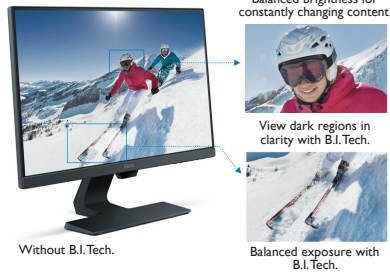

Picture Perfect Content Optimization

Brightness Intelligence Technology (B.I.Tech.) detects content intensity to avoid overexposure of bright scenes while enhancing dark areas to maintain clear visibility.

Eliminate Eye Strain in Any Ambient Light

Brightness Intelligence Technology (B.I.Tech.) monitors ambient light in your viewing environment and actively adjusts screen brightness for the most comfortable viewing experience possible.