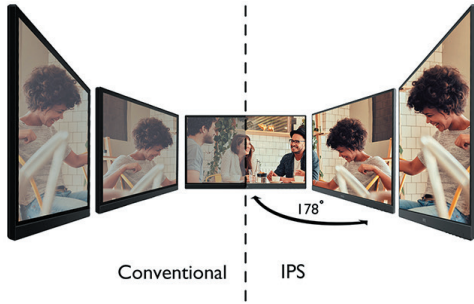

## BenQ GW2780E

- Stunning Full HD Display
- Wide Viewing Angle IPS Panel
- Edge to Edge Slim Bezel Design
- Brightness Intelligence Technology
- Cable Management System

BenQ GW2780E 27" frameless monitor combines ultra slim bezels with hidden cable management. Complementing BenQ exclusive Eye-Care™ Technology with Low Blue Light Technology and Flicker-Free performance for extended viewing comfort, industry-leading Brightness Intelligence Technology delivers exquisite details in any ambient lighting environment.

## IPS Wide Viewing Angle Technology

IPS (In-Plane Switching) Technology ensures accurate color and image reproduction from any angle. Expansive 178° horizontal and vertical viewing angles ensure uniform viewing for multiple people in the room.

### Picture Perfect Content Optimization

Brightness Intelligence Technology (B.I.Tech.) detects content intensity to avoid overexposure of bright scenes while enhancing dark areas to maintain clear visibility.