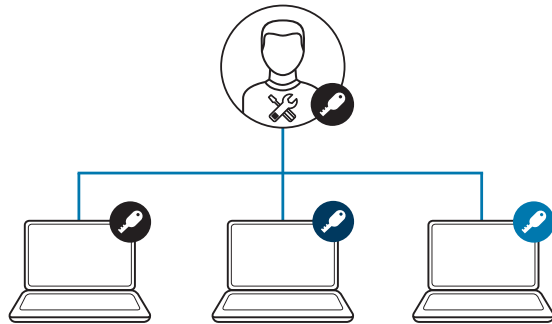

MASTER KEYED Admin-Zugang mit User Keys

Das Kensington Master Keyed Schließsystem gibt IT-Administratoren mit Hilfe eines "Master Keys"(Hauptschlüssel) die Möglichkeit, alle Schlösser zu entriegeln. Dennoch hat jedes Gerät sein eigenes Schloss mit eigenem Schlüssel, so dass jeder Benutzer sein Gerät selbst verriegeln kann. So kann jeder Mitarbeiter seinen Laptop mit einem persönlichen Schloss sichern, und zwar im Büro oder unterwegs.