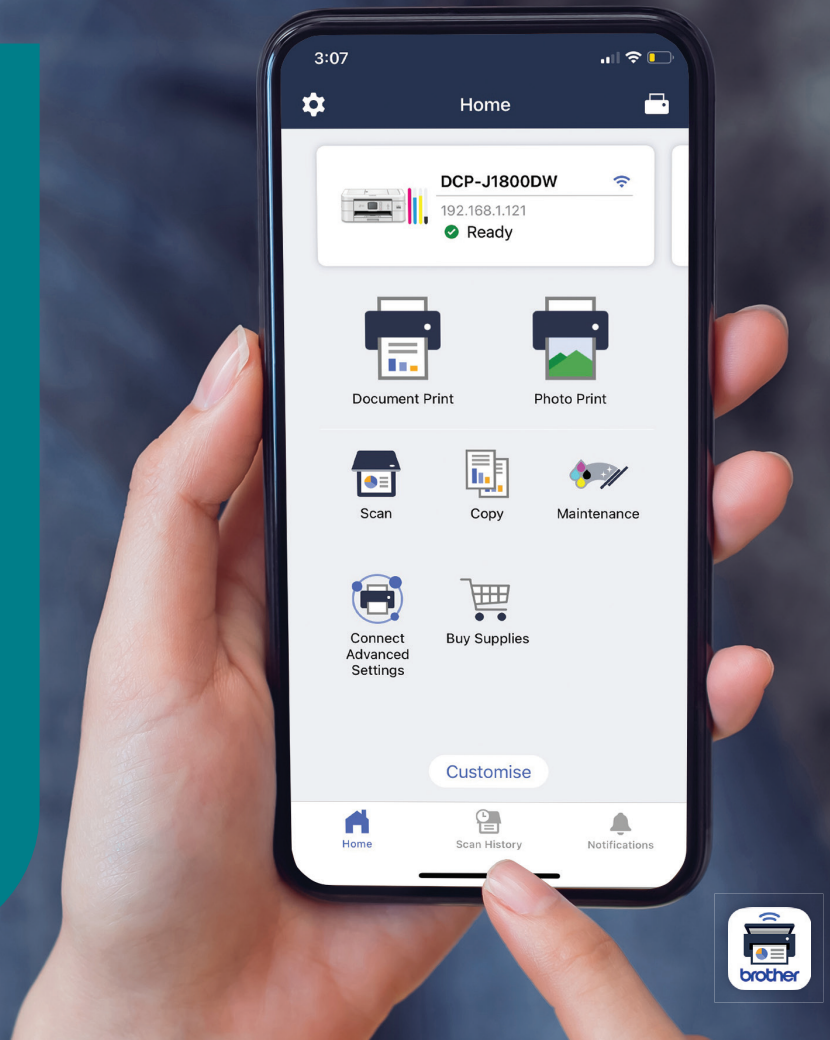

New app: Brother Mobile Connect

Brother Mobile Connect provides intuitive, time saving functionality to fit seamlessly into a busy life.

Print from anywhere, manage documents, check ink levels and get discounted genuine supplies all from your mobile device.

DOWNLOAD
FOR FREE

App features

Send print jobs on the go to collect later.

Scan photos and documents directly to your mobile device. (PDF/JPEG).

Print photos and documents from your mobile device.

Save scanned data in your device history and print again or share.

Check the ink levels from your mobile device, benefiting from promotional offers.

Arrange the home screen the way you want for quick access to frequently used features.

For an effortless print and scan experience download Brother Mobile Connect.