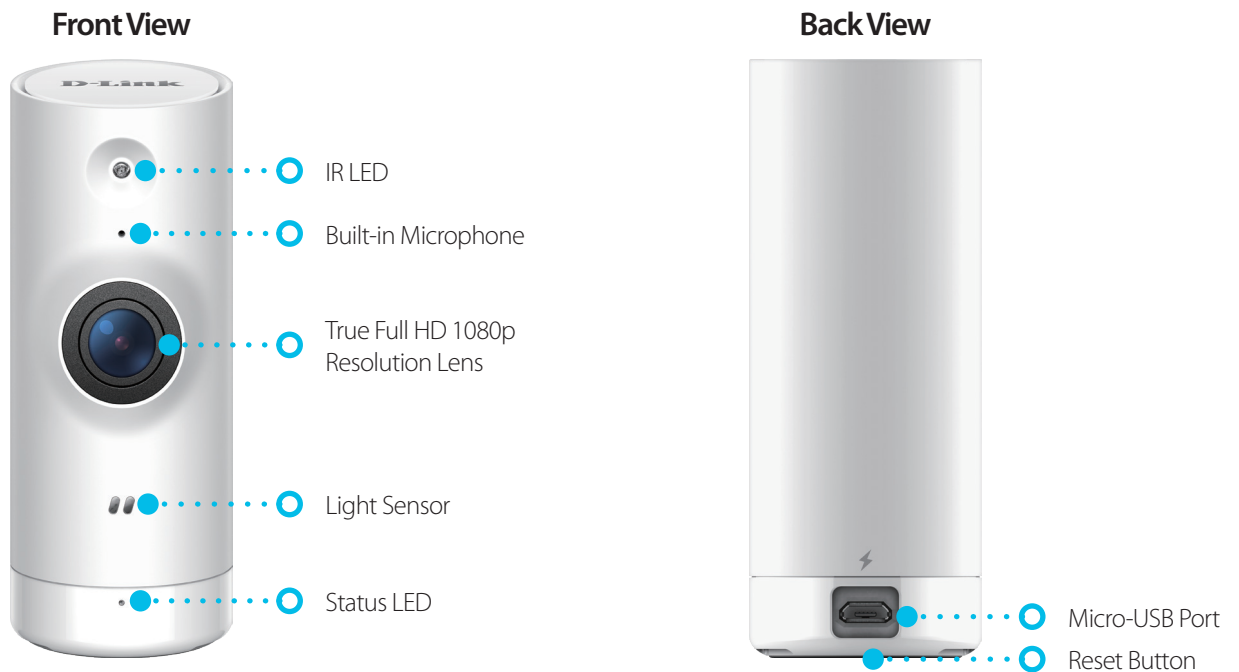

Anytime, Anywhere Access with mydlink™ Cloud Recording

Enhanced with mydlink™ cloud recording support, the DCS-8000LHV2 makes it easy and convenient for you to look after your family and check up on your home or office. With a mydlink™ cloud recording subscription, you can have peace of mind with your video recordings sent automatically to a cloud server. Play back recordings from the cloud or download video clips to your mobile device from anywhere, anytime through the Internet. Access real-time live views of your cameras using the mydlink™ mobile app and set automated schedules via your mobile device, no matter where you are.

Product Images

Technical Specifications

Camera		
Hardware Profile	• 1/2.7" progressive CMOS sensor • Lens focal length: 3.28 mm • Aperture: F2.2 • 5 m (16 ft) IR illumination distance • Minimum illumination: • B/W (Night Mode), IR LEDs on: 0 lux	• Angle of view (16:9): • Horizontal: 113° • Vertical: 58° • Diagonal: 138° • Built-in Infrared-Cut Removable (ICR) Filter • Built-in microphone
Image Features	• Configurable image size • Person detection	• Motion detection
Video Support	• H.264 format compression	• Max. Resolution: 1080p (1920 x 1080) at up to 30 fps
Audio Support	• MPEG-2 AAC LC	
Network		
Connectivity	• 802.11n/g wireless with WPA/WPA2/WPA3 encryption • Wi-Fi operates on the 2.4 GHz band • Bluetooth Low Energy 4.0	• 1T1R supports a maximum data rate of • 72.2 Mbps (PHY rate) using 20MHz bandwidth • 150 Mbps (PHY rate) using 40MHz bandwidth