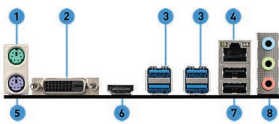

SPECIFICATION

1. Mouse	5. Keyboard
2. DVI-D Port	6. HDMI Port
3. USB 3.2 Gen1	7. USB 2.0 Ports
4. LAN Port	8. HD Audio Connectors

TRUE GAMING

© 2018 Micro-Star Int'l Co.Ltd. MSI is a registered trademark of Micro-Star Int'l Co.Ltd. All rights reserved.

Generated 2019-07-31, check for the latest version www.msi.com/datasheet. The information provided in this document is intended for informational purposes only and is subject to change without notice.